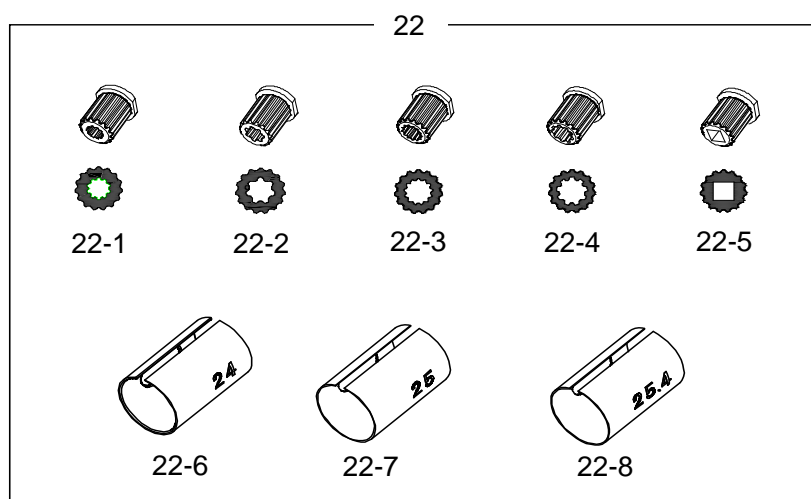

Parts List : PRS-230M

Issued Oct 27, 2017

Optional Blades

Ref No.	Part No.	Part name	Part Quantity
1	SKVY-26	Type Label VY	1
2	SKVY-27	Caution Label VY	1
3	SK-1815NWY	Upper Blade 18/Lower Blade 15	1Set
4	SKNW-19	Bottom Disk	1
5	SKN-22	Bottom Disk Fixing Bracket	1
6	SKR-06AJ	Gear Case AJR	1
7	SKAN-21	Blade Protection Cover	1
8	SKR-37	Grease Nipple M6xP1.0	2
9	SKV-11	Gear Unit V	1
9-1	SKR-27	U-Nut M5	11
9-2	SKV-28	Lower Oil Case V Assy	1
9-3	SKV-31	Sun Gear V Assy	1
9-4	SKRA-32	Outer Gear RA Assy	1
9-5	SKV-33	Free Roller C	6
9-6	SKRA-34	Spacer RA	11
9-7	SKV-35	Upper Oil Case V Assy	1
10	SKR-36	Stud Screw M5x18	5
11	SKAN-04	Spring Washer M5	3
12	SKAN-05	Cap Screw M5x8	1
13	SKR-07	Stabilizer	1
14	SKR-10	Low Head Cap Screw M6x8	4
15	SKR-38	Body Case+Rubber Seal	1
16	SKR-13	E-Ring 4	1
17	SKAN-14	Drive Pinion Gear	1
18	SKR-15	Output Shaft Spacer	1
19	SKAN-02	Cap Screw M5x25	1
20	SKAN-01	Fit Screw M5x12	1
21	SKAN-03	Hex Screw M5x6	1
22	TKWA-01	Mounting Kit	1
22-1	TKA-01	Adapter 6-10	1
22-2	TKA-02	Adapter 7-7	1
22-3	TKA-03	Adapter 7-13	1
22-4	TKA-04	Adapter 8-9	1
22-5	TKA-05	Adapter SQ	1
22-6	TKS-24	Sleeve φ24	1
22-7	TKS-25	Sleeve φ25	1
22-8	TKS-254	Sleeve φ25.4	1
OPTION	SKV-40	Protector	1
OPTION	SK-2824NWY	Upper Blade 28/Lower Blade 24	1Set
OPTION	SK-2118VWY	Upper Blade 21/Lower Blade 18	1Set