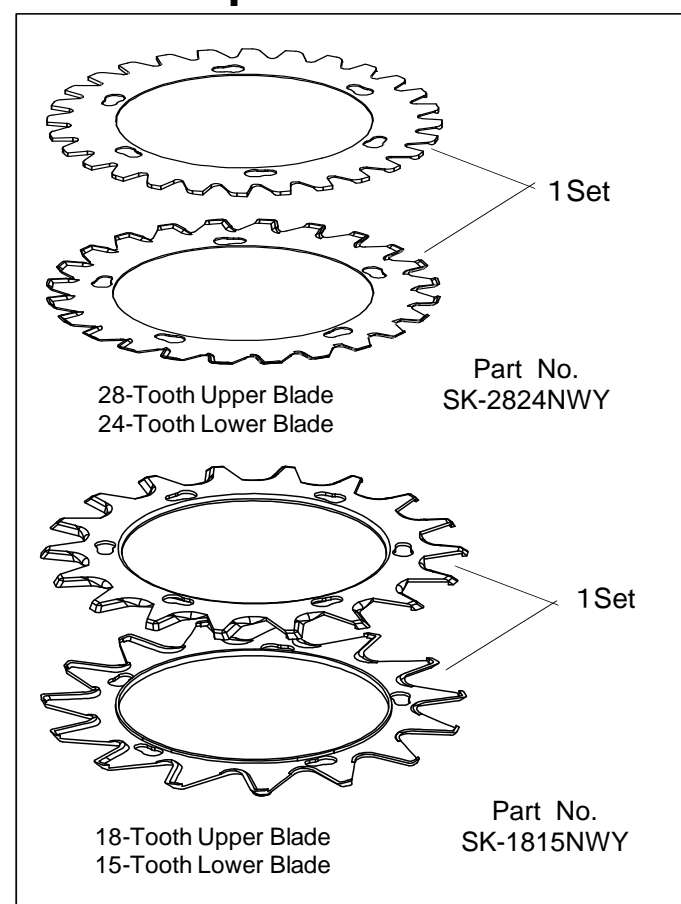

Parts List : PRS-230M

Issued Oct 27, 2017

Optional Blades

Ref No.	Part No.	Part name	Part Quantity
1	SKVY-26	Type Label VY	1
2	SKVY-27	Caution Label VY	1
3	SK-1815NWY	Upper Blade 18/Lower Blade 15	1Set
4	SKNW-19	Bottom Disk	1
5	SKN-22	Bottom Disk Fixing Bracket	1
6	SKR-06AJ	Gear Case AJR	1
7	SKAN-21	Blade Protection Cover	1
8	SKR-37	Grease Nipple M6xP1.0	2
9	SKV-11	Gear Unit V	1
9-1	SKR-27	U-Nut M5	11
9-2	SKV-28	Lower Oil Case V Assy	1
9-3	SKV-31	Sun Gear V Assy	1
9-4	SKRA-32	Outer Gear RA Assy	1
9-5	SKV-33	Free Roller C	6
9-6	SKRA-34	Spacer RA	11
9-7	SKV-35	Upper Oil Case V Assy	1
10	SKR-36	Stud Screw M5x18	5
11	SKAN-04	Spring Washer M5	3
12	SKAN-05	Cap Screw M5x8	1
13	SKR-07	Stabilizer	1
14	SKR-10	Low Head Cap Screw M6x8	4
15	SKR-38	Body Case+Rubber Seal	1
16	SKR-13	E-Ring 4	1
17	SKAN-14	Drive Pinion Gear	1
18	SKR-15	Output Shaft Spacer	1
19	SKAN-02	Cap Screw M5x25	1
20	SKAN-01	Fit Screw M5x12	1
21	SKAN-03	Hex Screw M5x6	1
22	TKWA-01	Mounting Kit	1
22-1	TKA-01	Adapter 6-10	1
22-2	TKA-02	Adapter 7-7	1
22-3	TKA-03	Adapter 7-13	1
22-4	TKA-04	Adapter 8-9	1
22-5	TKA-05	Adapter SQ	1
22-6	TKS-24	Sleeve φ24	1
22-7	TKS-25	Sleeve φ25	1
22-8	TKS-254	Sleeve φ25.4	1
OPTION	SKV-40	Protector	1
OPTION	SK-2824NWY	Upper Blade 28/Lower Blade 24	1Set
OPTION	SK-2118VWY	Upper Blade 21/Lower Blade 18	1Set