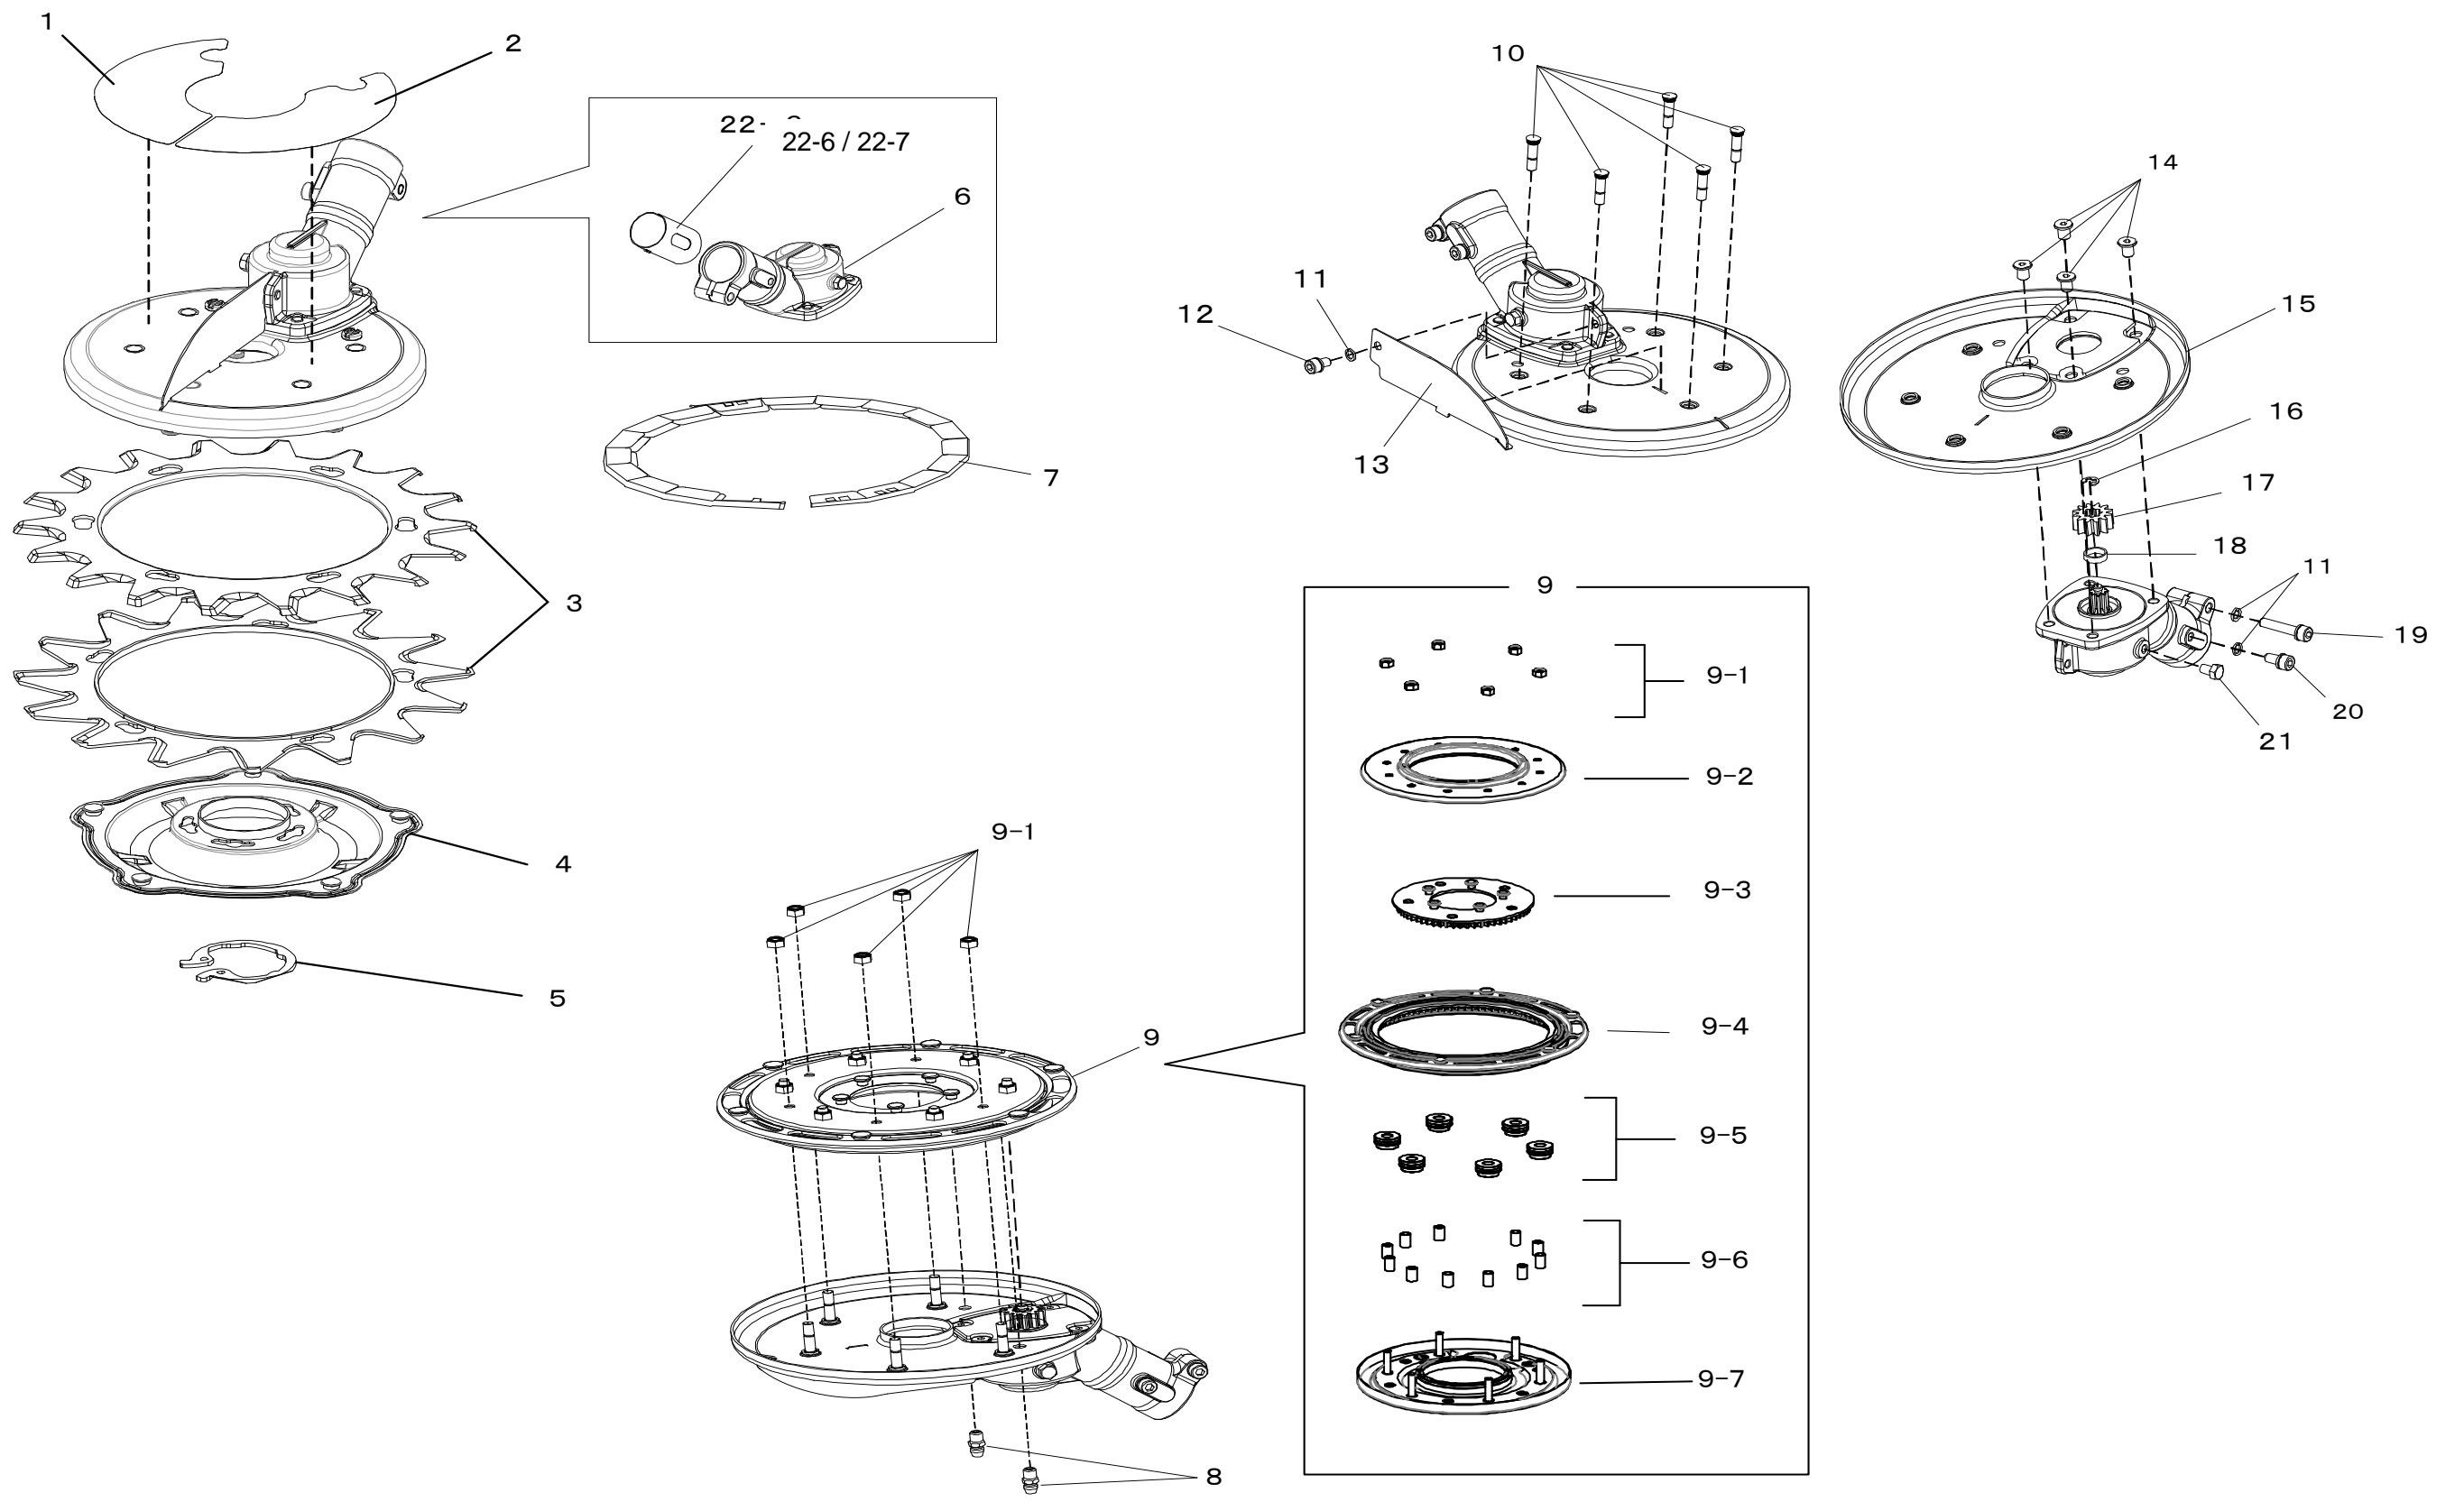

Parts List : PRS-230M

Issued Oct 27, 2017

Optional Blades

Ref No.	Part No.	Part name	Part Quantity
1	SKVY-26	Type Label VY	1
2	SKVY-27	Caution Label VY	1
3	SK-1815NWY	Upper Blade 18/Lower Blade 15	1Set
4	SKNW-19	Bottom Disk	1
5	SKN-22	Bottom Disk Fixing Bracket	1
6	SKR-06AJ	Gear Case AJR	1
7	SKAN-21	Blade Protection Cover	1
8	SKR-37	Grease Nipple M6xP1.0	2
9	SKV-11	Gear Unit V	1
9-1	SKR-27	U-Nut M5	11
9-2	SKV-28	Lower Oil Case V Assy	1
9-3	SKV-31	Sun Gear V Assy	1
9-4	SKRA-32	Outer Gear RA Assy	1
9-5	SKV-33	Free Roller C	6
9-6	SKRA-34	Spacer RA	11
9-7	SKV-35	Upper Oil Case V Assy	1
10	SKR-36	Stud Screw M5x18	5
11	SKAN-04	Spring Washer M5	3
12	SKAN-05	Cap Screw M5x8	1
13	SKR-07	Stabilizer	1
14	SKR-10	Low Head Cap Screw M6x8	4
15	SKR-38	Body Case+Rubber Seal	1
16	SKR-13	E-Ring 4	1
17	SKAN-14	Drive Pinion Gear	1
18	SKR-15	Output Shaft Spacer	1
19	SKAN-02	Cap Screw M5x25	1
20	SKAN-01	Fit Screw M5x12	1
21	SKAN-03	Hex Screw M5x6	1
22	TKWA-01	Mounting Kit	1
22-1	TKA-01	Adapter 6-10	1
22-2	TKA-02	Adapter 7-7	1
22-3	TKA-03	Adapter 7-13	1
22-4	TKA-04	Adapter 8-9	1
22-5	TKA-05	Adapter SQ	1
22-6	TKS-24	Sleeve φ24	1
22-7	TKS-25	Sleeve φ25	1
22-8	TKS-254	Sleeve φ25.4	1
OPTION	SKV-40	Protector	1
OPTION	SK-2824NWY	Upper Blade 28/Lower Blade 24	1Set
OPTION	SK-2118VWY	Upper Blade 21/Lower Blade 18	1Set